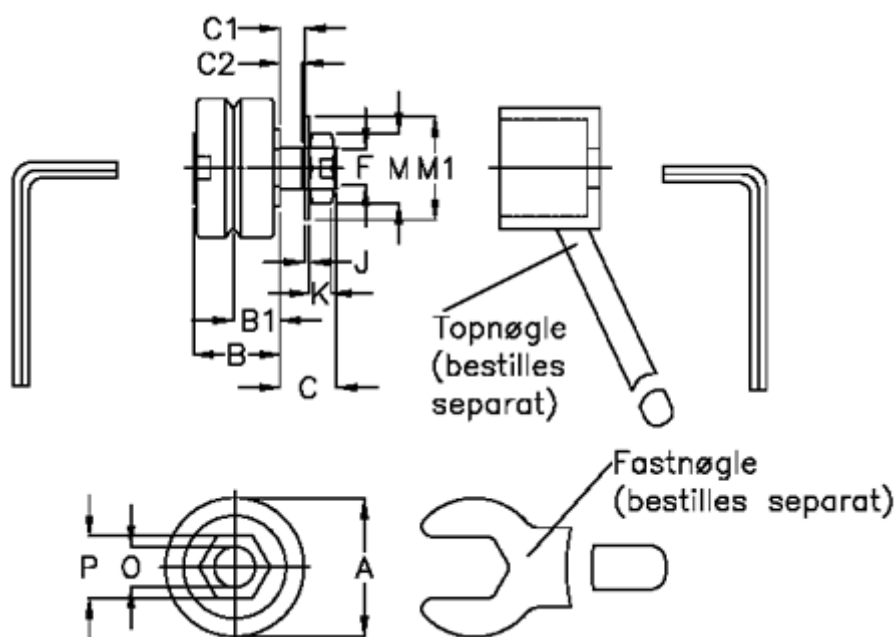

Article number: 057153103411

Description: HEPCO GV3 bearing SJ 34 CDR
Standard With Short Stud

Measures

a = 34.0

B = 21.3

B1 = 11.50

C = 13.8

C1 = 6.6

C2 = 5.2

F = M10 x 1,25

J = 1.25

K = 6.0

M = 17

M1 = 21

O = 10

P = 15

Weight kg/1000 = 0.115